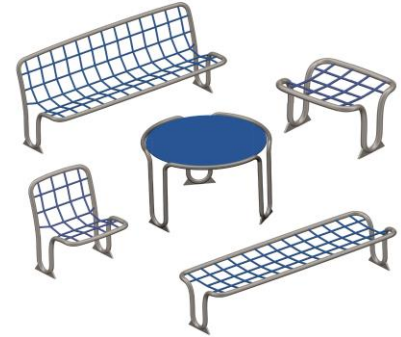

Tender text

Schlendrian-Group

Playground and city programm of stainless steel tube
42 mm Ø with net of 16 mm Hercules in black. For fixing on
a concrete plate and supplyable in 4 basic colours.

Art.-Nr. 20.02.300 – Sun-lounger
1,95 x 0,72 m

Art.-Nr. 20.02.301 – Bench without backrest
2,00 x 0,65 x 0,83 m

Art.-Nr. 20.02.302 – Bench with backrest
2,00 x 0,65 x 0,44 m

Art.-Nr. 20.02.303 - Stool
0,65 x 0,65 x 0,44 m

Art.-Nr. 20.02.304 - Chair
0,65 x 0,68 x 0,83 m

Art.-Nr. 20.02.305 - Table
1,26 m Ø

Playground according to DIN 1176

Producer:

Spogg Sport-Güter GmbH
Schulstr. 27, 35614 Asslar-Berghausen
Tel. +49 6443/811262, Fax +49 6443/811269
E-Mail: spogg@hally-gally-spielplatzgeraete.de