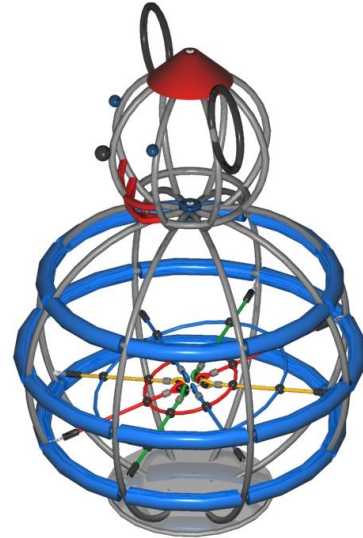

Tender text

**Art.: 20.01.111 – Rotary mouse**

Rotary mouse to set in concrete  
1 rotation-element

1 playing part, ca. 1,60 m Ø

Weight: ca. 335 kg

Technical details:

Height of fall: 2,00 m

Incl. ready foundation

**Required floor space incl. safety area:**

Mandatory safety area: 6,00m Ø

Recommended safety area 9,00m Ø

Playground according to DIN EN 1176

Producer:

Spogg Sport-Güter GmbH

Schulstr. 27, 35614 Asslar-Berghausen