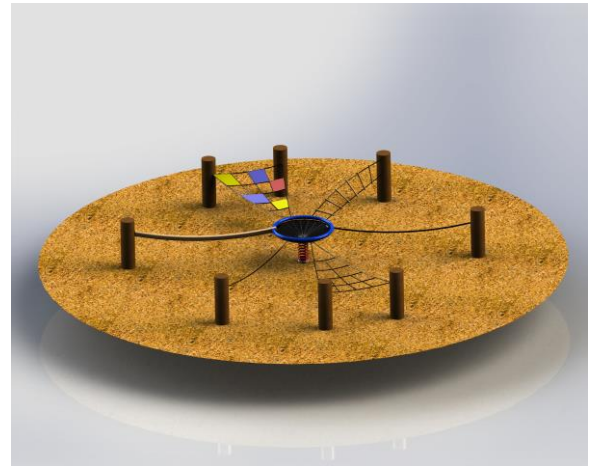

### **Meeting-Circle Art.-Nr. 20.02.136**

8 wooden posts of robinia  
2 triangle nets  
1 4-edge PP-rope 90mmØ  
1 balancing rope 18mmØ  
1 twisted ladder  
1 slackline  
1 bird's nest 1,20mØ

Product: Hally-Gally  
Art.-Nr. 20.02.136

Technical details:  
Hight of fall: 0,60m

Playground according to DIN EN 1176

Producer:  
Spogg Sport-Güter GmbH  
Schulstr. 27, 35614 Asslar-Berghausen  
Tel. +49 6443/811262, Fax +49 6443/811269  
E-Mai.: spogg@hally-gally-spielplatzgeraete.de